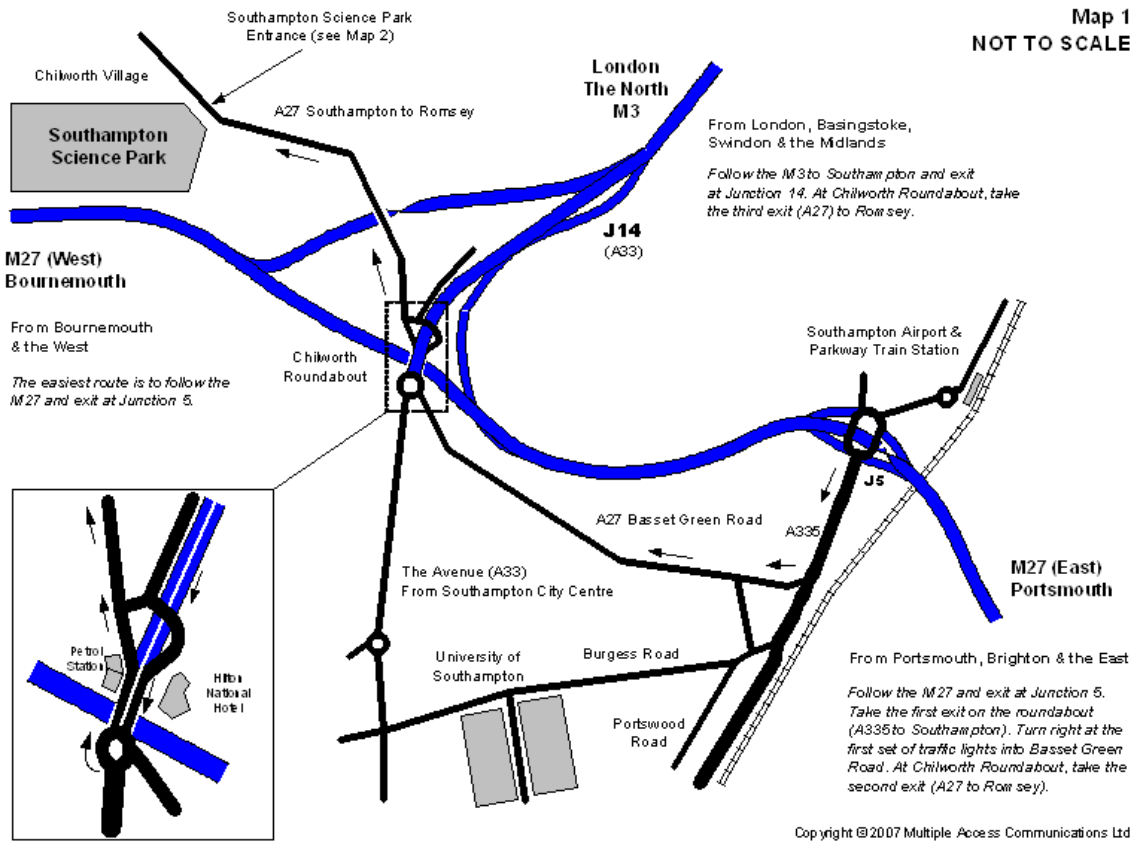

Map 1
NOT TO SCALE